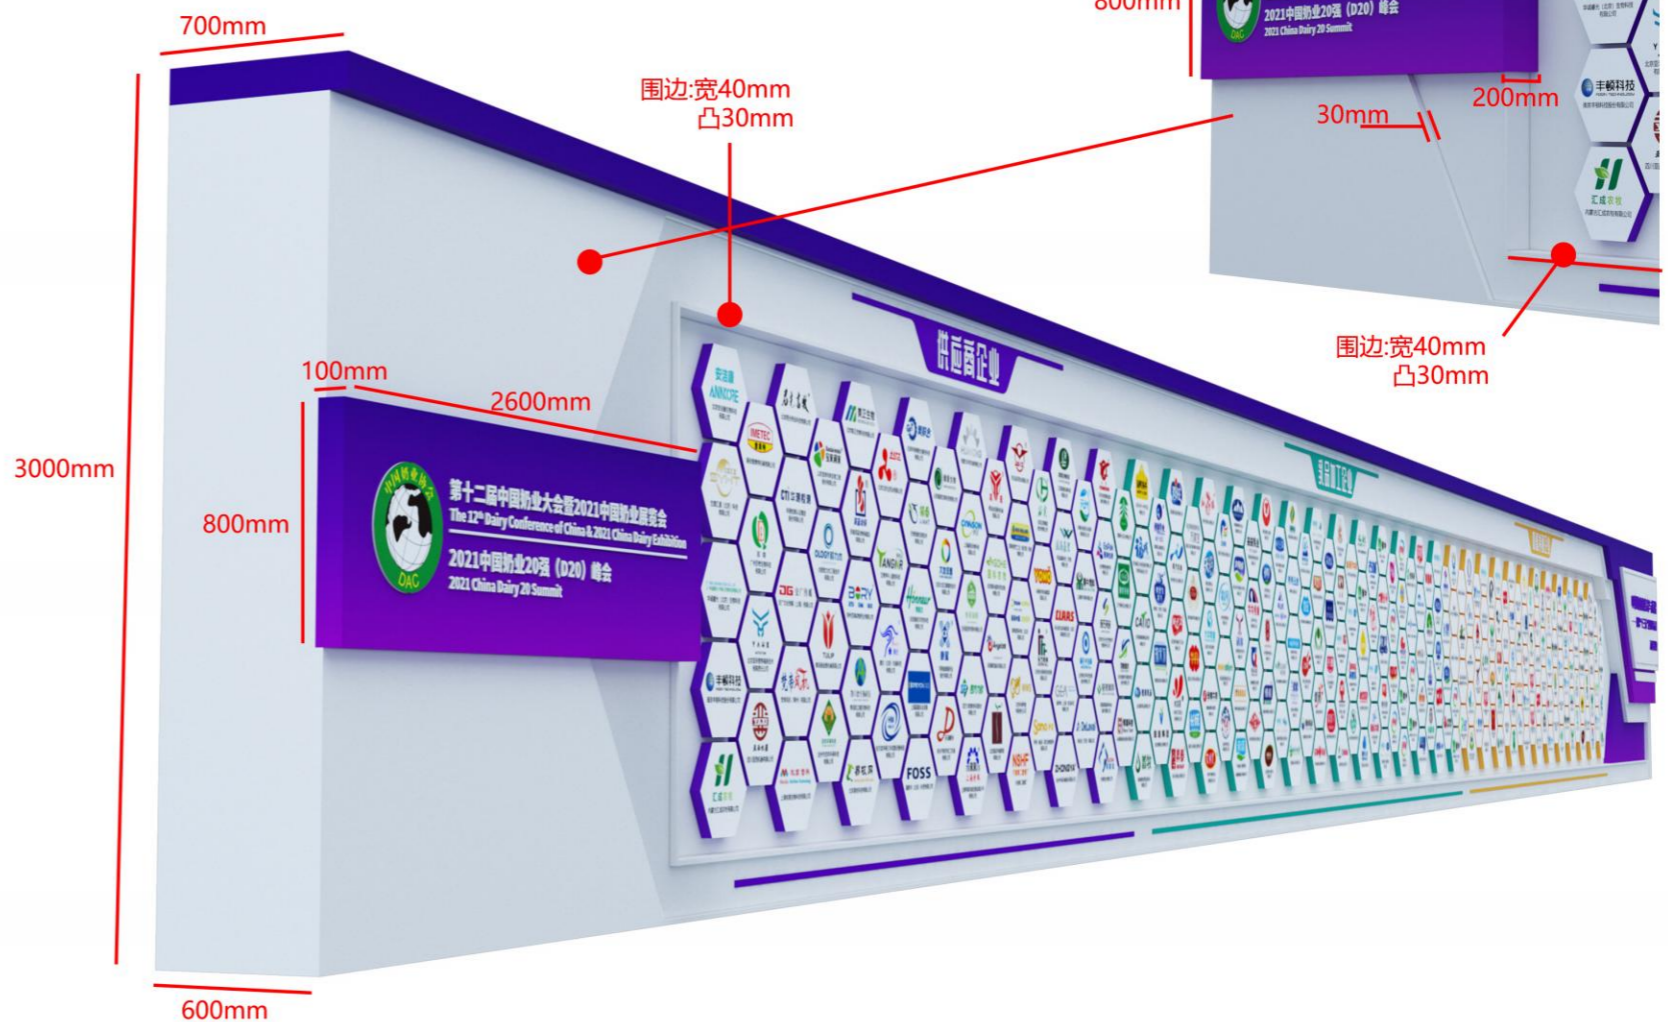

围边:宽40mm
凸30mm

内凹: 100mm+30mm 围边

2600mm

围边:宽40mm
凸30mm